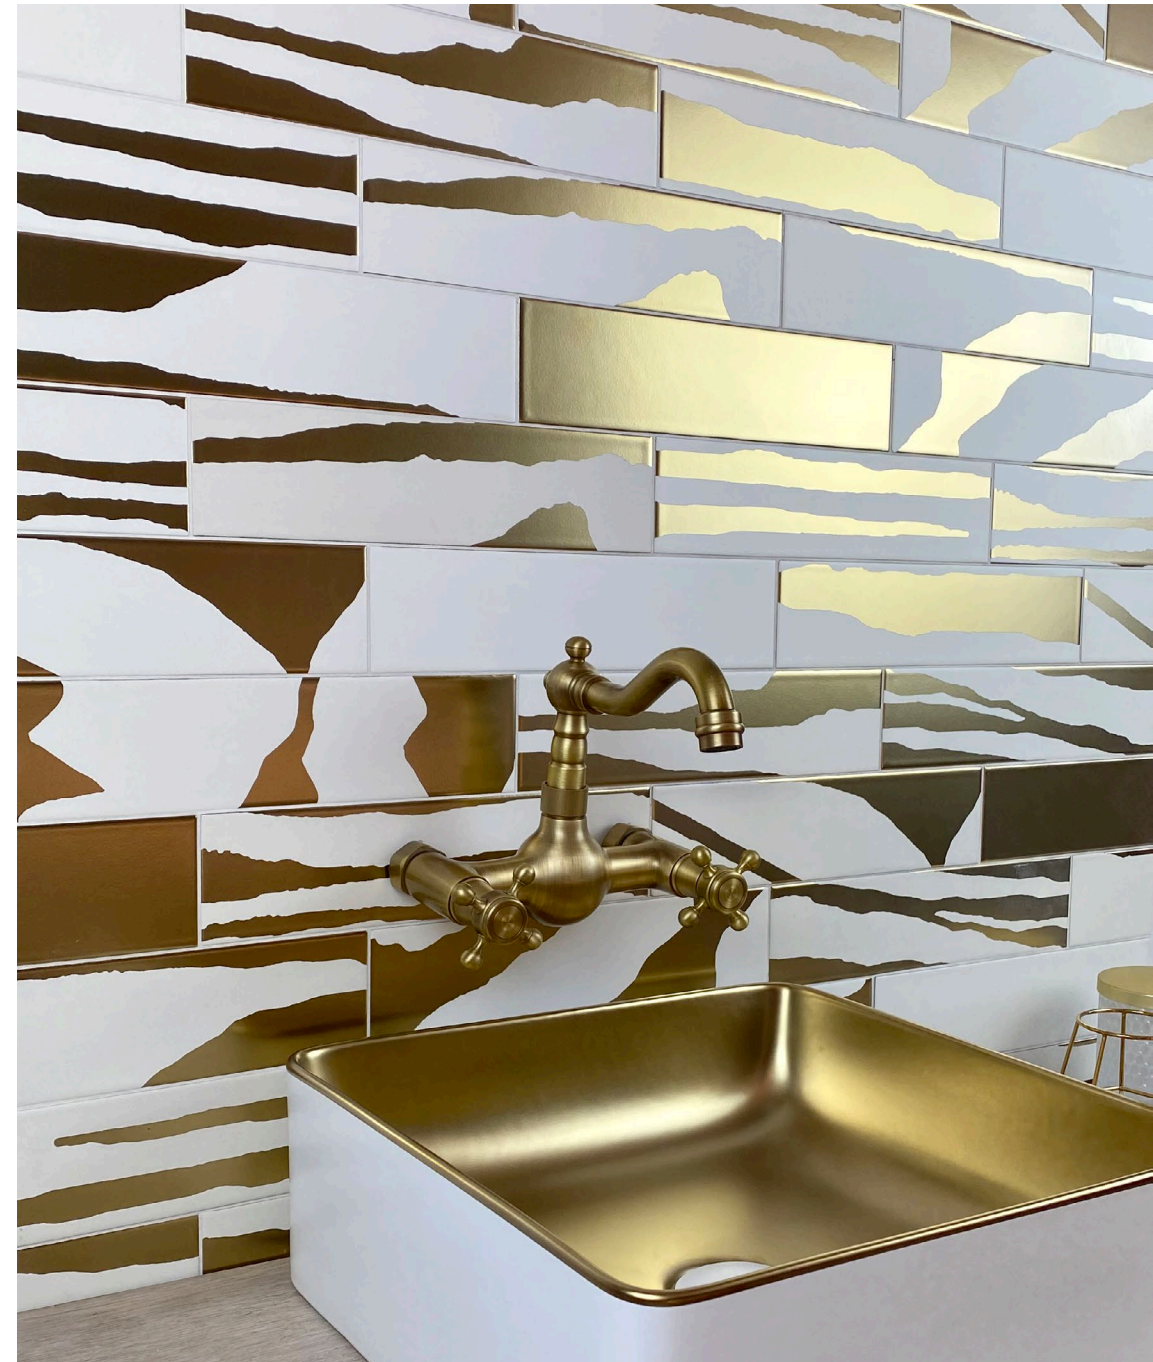

188720 Savannah White & Gold 7,5x30 cm./3"x11.8"
188724 Lavabo Savannah White & Gold 36,5x36,5x13 cm./14.4x14.4x5.1
188733 Válvula White Matt