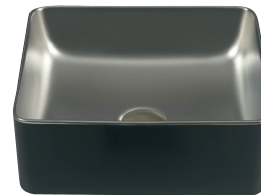

188727 Lavabo Savannah Black & Silver
36,5x36,5x13 cm./14.4x14.4x5.1 E500