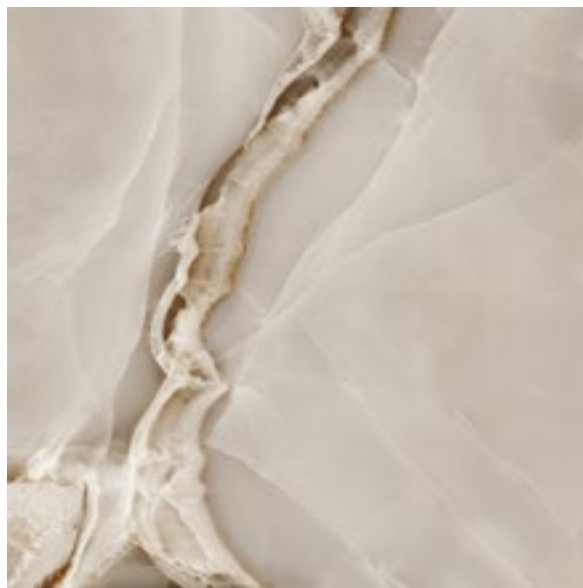

188776 Selene Cappuccino
120x120 cm./47.2"x47.2" M968

NEW